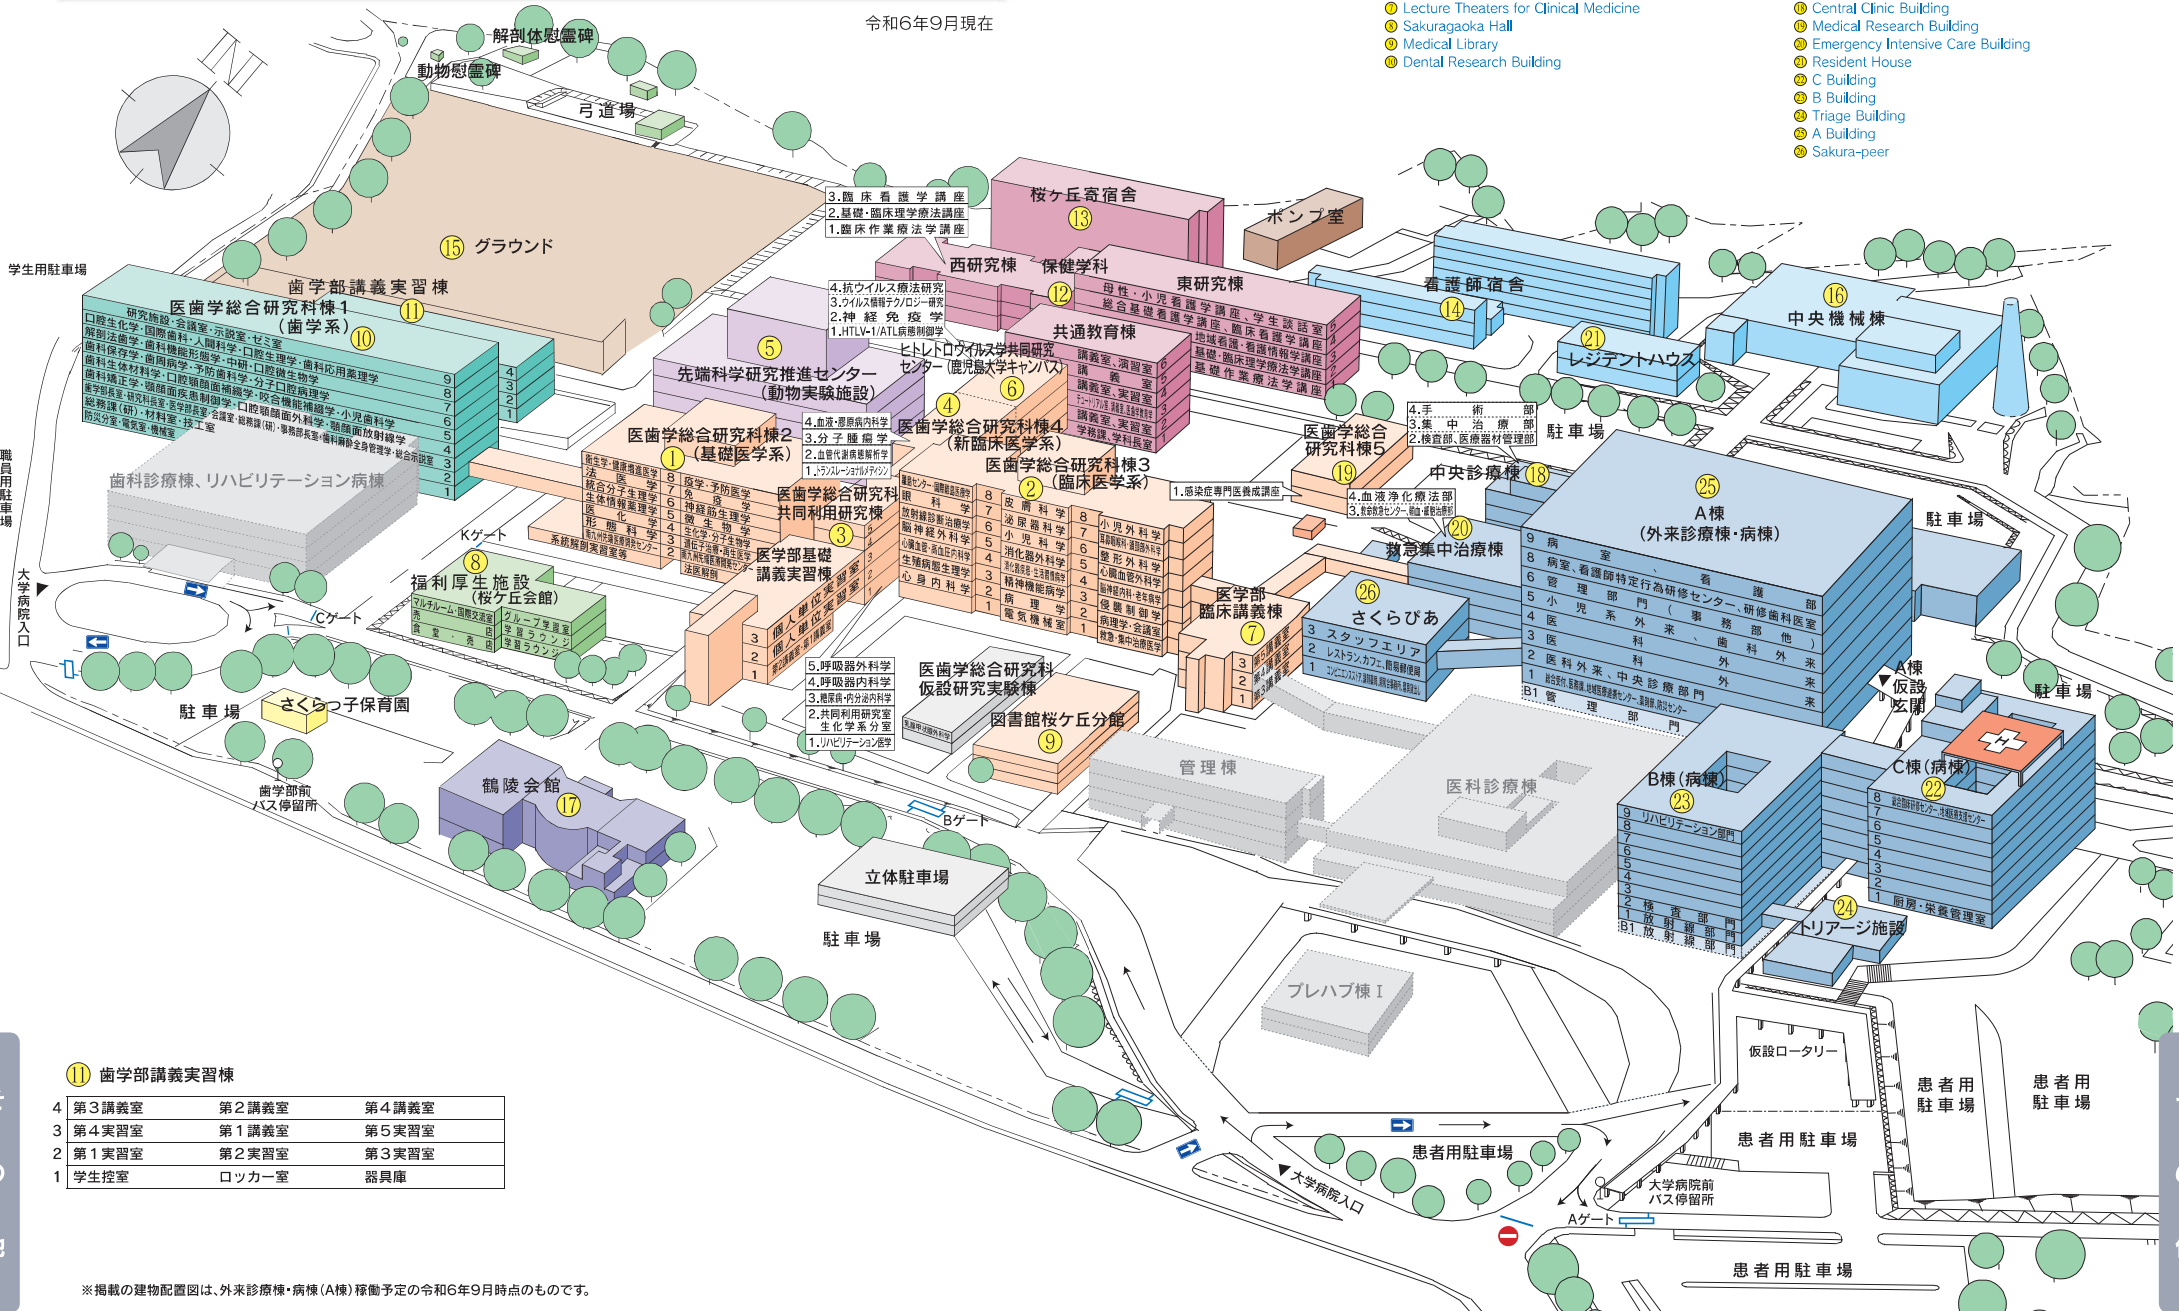

建物配置図 Campus Map

令和6年9月現在

- Medical Science Building
- Clinical Medicine Building
- General Research Building
- Institute for Cancer Research
- Frontier Science Research Center
- Joint Research Center for Human Retrovirus Infection (Kagoshima University Campus)
- Lecture Theaters for Clinical Medicine
- Sakuragaoka Hall
- Medical Library
- Dental Research Building
- Dental Lecture Theaters and Laboratory Work Building
- School of Health Sciences
- Sakuragaoka Housing
- Nurses' Housing
- Athletic Grounds
- Energy Center
- Kakuryo Assembly Hall
- Central Clinic Building
- Medical Research Building
- Emergency Intensive Care Building
- Resident House
- C Building
- B Building
- Triage Building
- A Building
- Sakura-peer

11 歯学部講義実習棟

4	第3講義室	第2講義室	第4講義室
3	第4実習室	第1講義室	第5実習室
2	第1実習室	第2実習室	第3実習室
1	学生控室	口ツカー室	器具庫

※掲載の建物配置図は、外来診療棟・病棟(A棟)稼働予定の令和6年9月時点のものです。